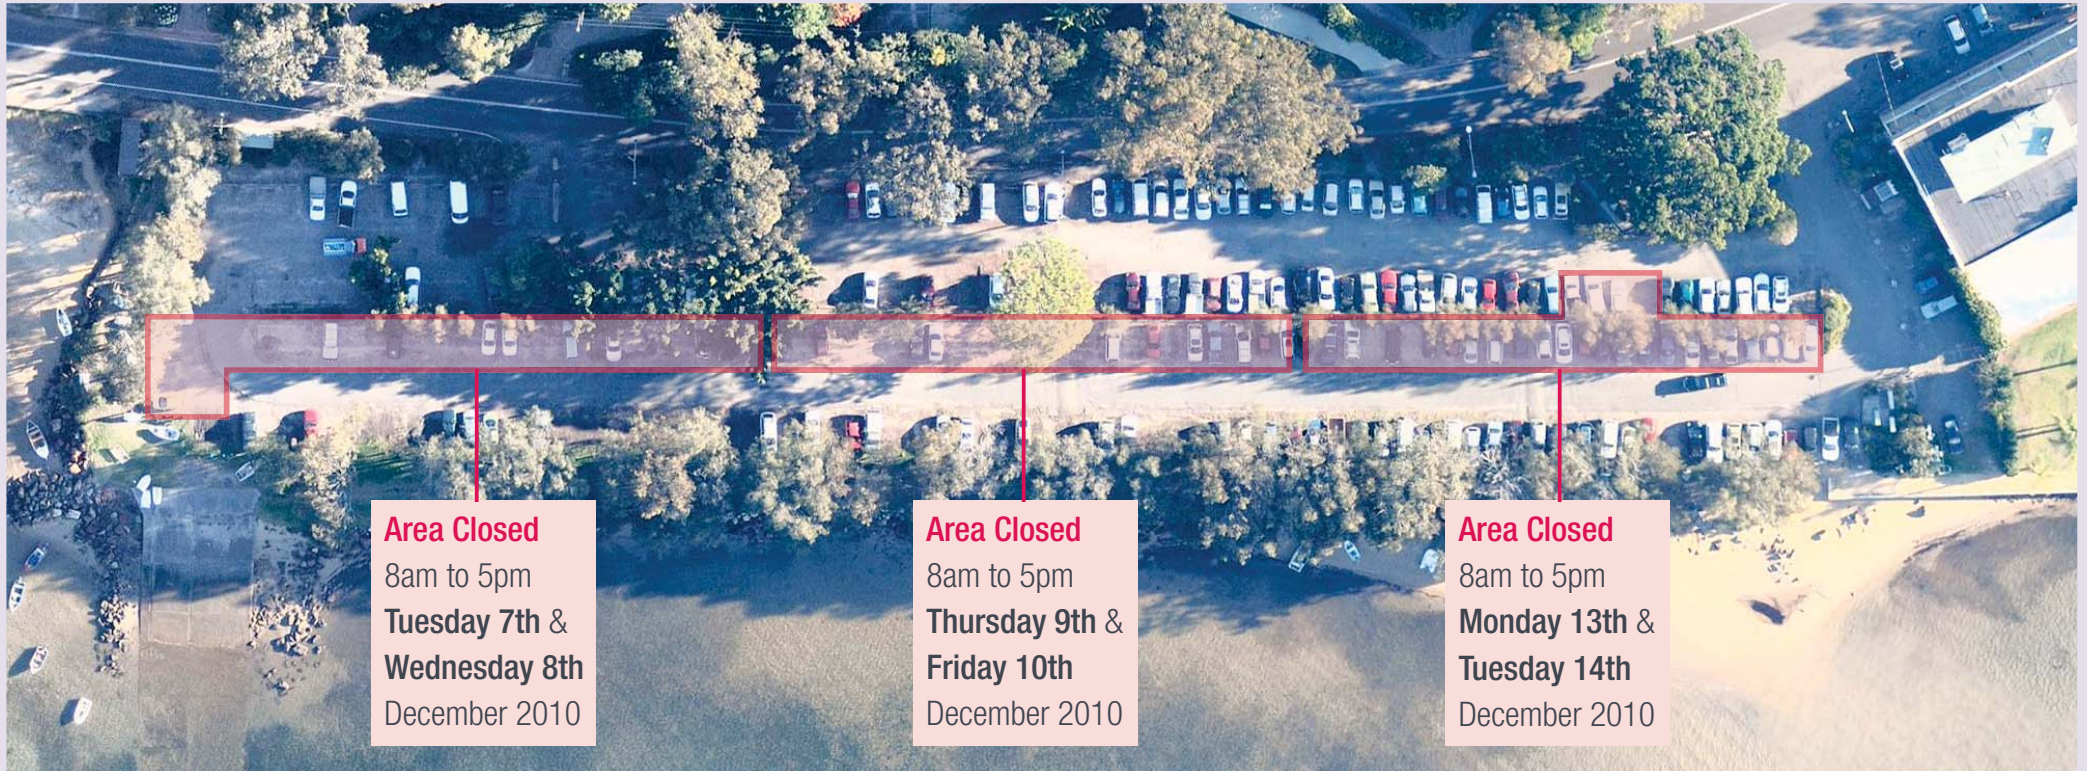

Carpark Works Notification

As part of the upgrade to the Church Point Parking Precinct, Council will be installing lighting to the carpark. This will require some areas to be unavailable for parking between the hours of 8am and 5pm. Please ensure your vehicle is not parked within these areas so works can be undertaken as efficiently as possible. (Please note, dates may be subject to change due to weather conditions).